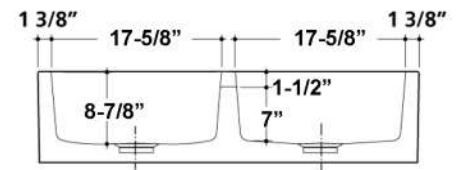

Colors:

- BQ** Bisque
- WH** White

Compliance Certification
 Meets or exceeds the following
 specifications: ASME
 112.19.2.2013 for fine fire clay
 for durability.

W: 39-1/2"

D: 18-1/2"

H: 10"

Interior Dimensions:

Basin interior: 17-5/8"W x 15-1/2"D (each bowl)
 Basin Depth: 8-7/8"

Dimensions of fixture are nominal and may vary within the range of tolerances established by ANSI Standard A112.19.2.2013. Dimensions and specifications subject to change without notice.