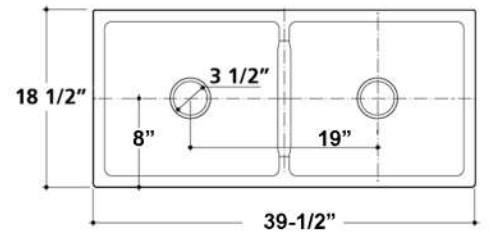

Colors:

- BQ** Bisque
- WH** White

Compliance Certification
 Meets or exceeds the following
 specifications: ASME
 112.19.2.2013 for fine fire clay
 for durability.

W: 39-1/2"

D: 18-1/2"

H: 10"

Interior Dimensions:

Basin interior: 17-5/8"W x 15-1/2"D (each bowl)
 Basin Depth: 8-7/8"

Dimensions of fixture are nominal and may vary within the range of tolerances established by ANSI Standard A112.19.2.2013. Dimensions and specifications subject to change without notice.