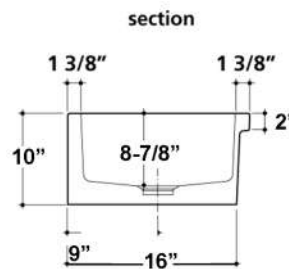

Colors:

- BQ** Bisque
- WH** White

Compliance Certification
 Meets or exceeds the following
 specifications: ASME
 112.19.2.2013 for fine fire clay
 for durability.

W: 39-1/2"

D: 18-1/2"

H: 10"

Interior Dimensions:

Basin interior: 17-5/8"W x 15-1/2"D (each bowl)
 Basin Depth: 8-7/8"

Dimensions of fixture are nominal and may vary within the range of tolerances established by ANSI Standard A112.19.2.2013. Dimensions and specifications subject to change without notice.